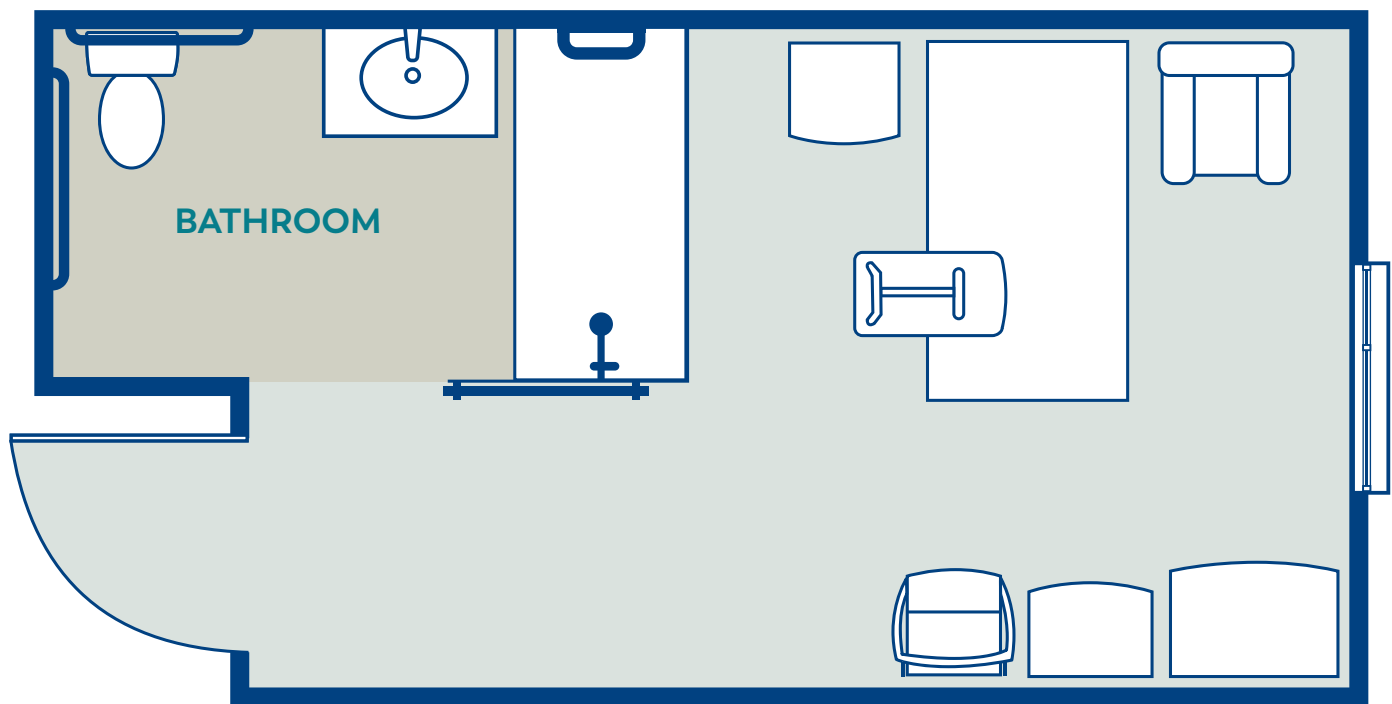

PRIMROSE #2

Skilled Nursing Floor Plan

164-167 SQUARE FEET

PARKWAY PLACESM

Inspiring happiness.®

Serving
All Faiths

AL LICENSE #44655