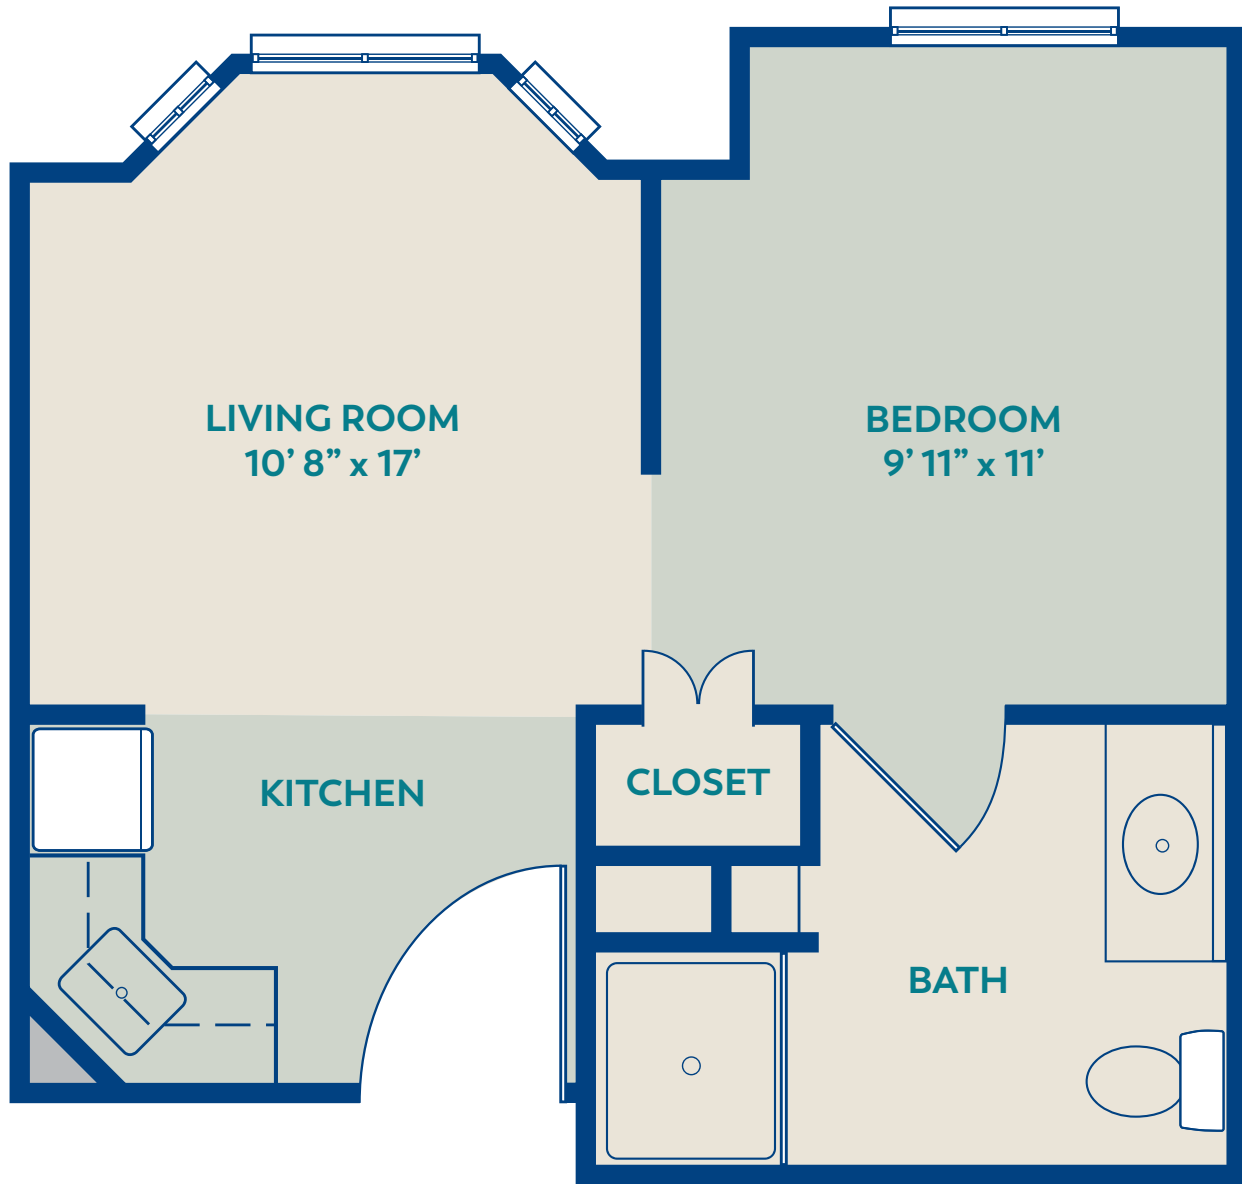

THE COTTAGE

Assisted Living Floor Plan

367 SQUARE FEET

PARKWAY PLACESM

Inspiring happiness.®

Serving
All Faiths

AL LICENSE #44655