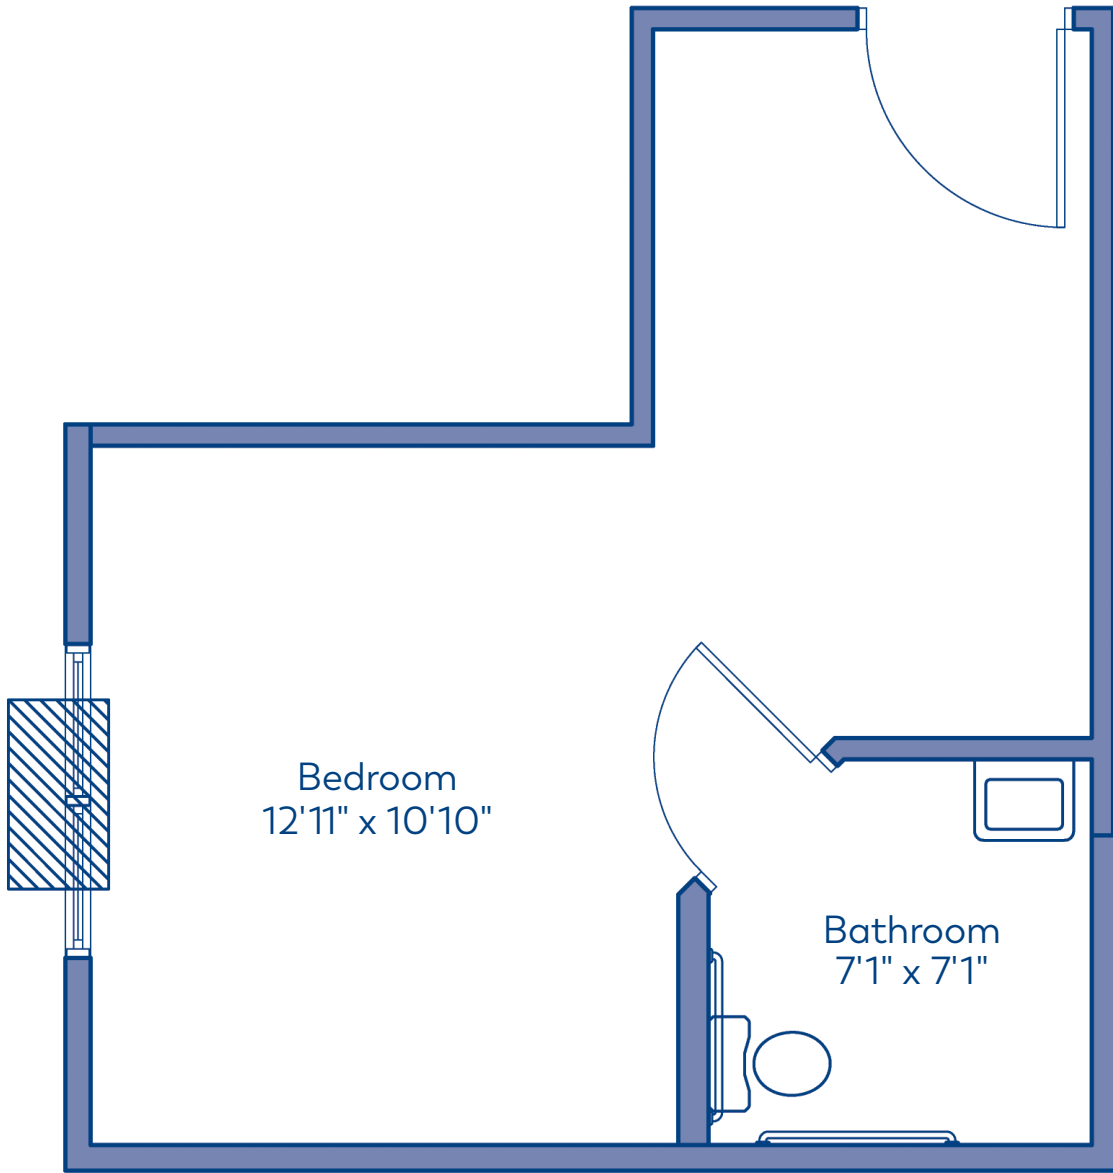

BUCKNER®
VILLAS

Inspiring happiness.®

328 SQUARE FEET

THE HARBOR

MEMORY CARE - ONE BEDROOM, CORNER

Serving
All Faiths

AL LICENSE #150005

INDEPENDENT LIVING | ASSISTED LIVING | MEMORY CARE | SKILLED NURSING
1110 TOM ADAMS DRIVE, AUSTIN, TEXAS 78753 | BUCKNERVILLAS.ORG | 512.836.1515